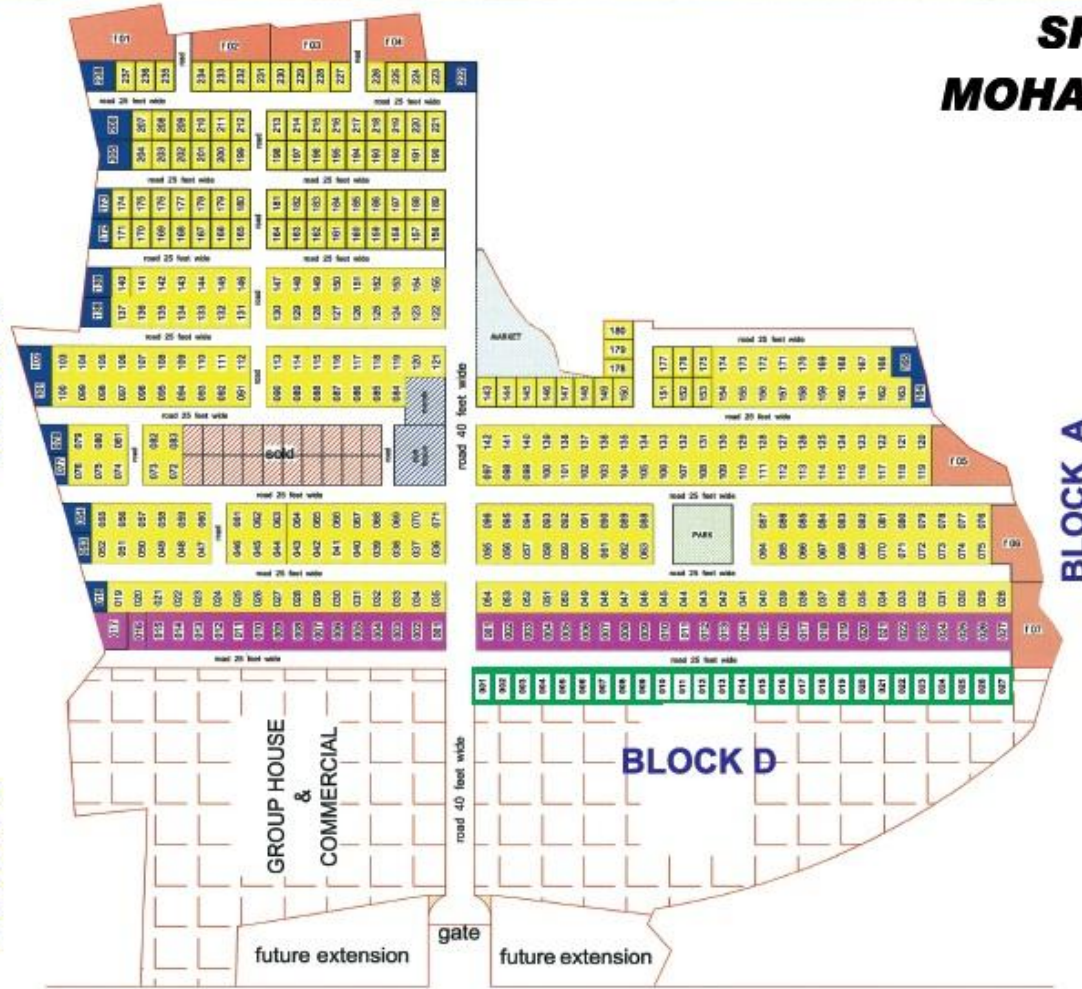

AMENITIES

School

CC TV Camera

Boundary Wall

Shopping

SPARSH

Mega City

35 Acre Township
celebrate living with us.

LUCKNOW

**Bank Loan
Available
On Plots**

Marketed By

SPARSH MEGA CITY MOHANLALGANJ LUCKNOW

BLOCK B

BLOCK C

BLOCK A

PLOT NO: 001 to 027 1250 sft
 PLOT NO: 028 to 177 1000 sft
 PLOT NO: 178 to 180 0870 sft
 PLOT NO: 165 1107 sft

BLOCK B

PLOT NO: 001 to 017 1250 sft
 PLOT NO: 018 to 238 1000 sft
 PLOT NO: 222 1600 sft
 FARM HOUSE PLOT f abc

BLOCK D

PLOT NO: 01 to 027 1250 sft

AMBALIKA - KANPUR ROAD

Note: 1) For efficient power distribution system with transformer additional Rs. 10/- per Sqft. will be payable by customer to the Developer.
 2) All the government taxes i.e service tax, vat on any other tax if applicable will be paid by customer to the developer.