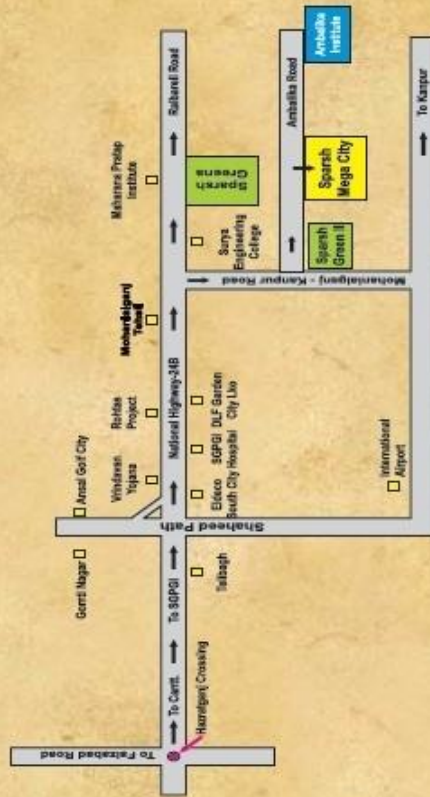

Sparsh Mega City Location Map